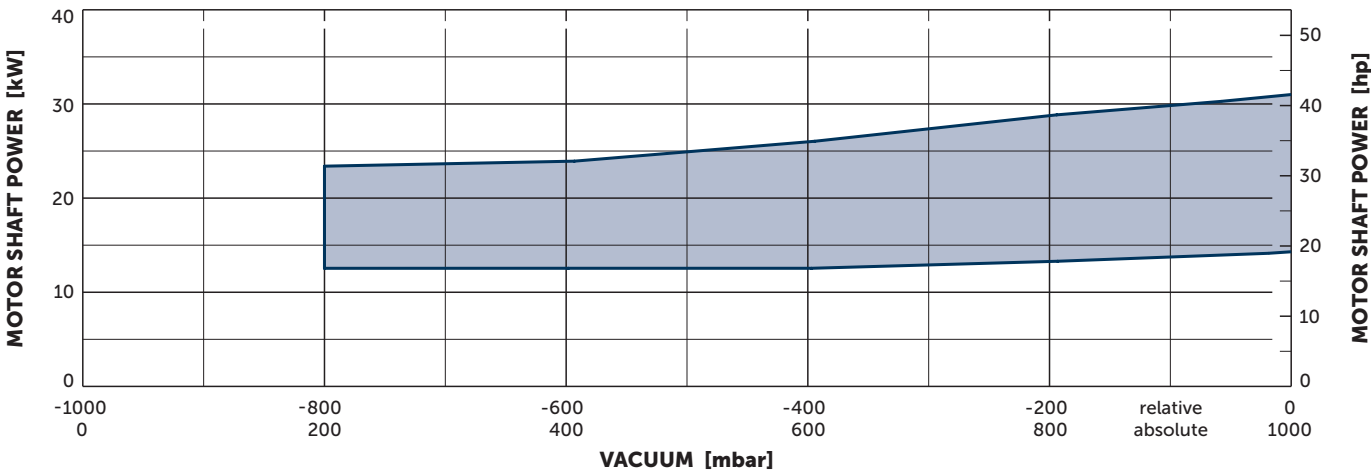

DATA SHEET

VADS 1500+

SCREW VACUUM PUMPS

contact-free and oil-free compression, air-cooled and direct drive with VARIAIR frequency inverter and VARIAIR Controller+

MAKE IT BECKER.

VARIAIR
DIRECT SCREW

 **BECKER**

Reference data (atmosphere): 1000 mbar (100 kPa), 20°C (68°F)
Tolerance: ±5%

MAKE IT BECKER.