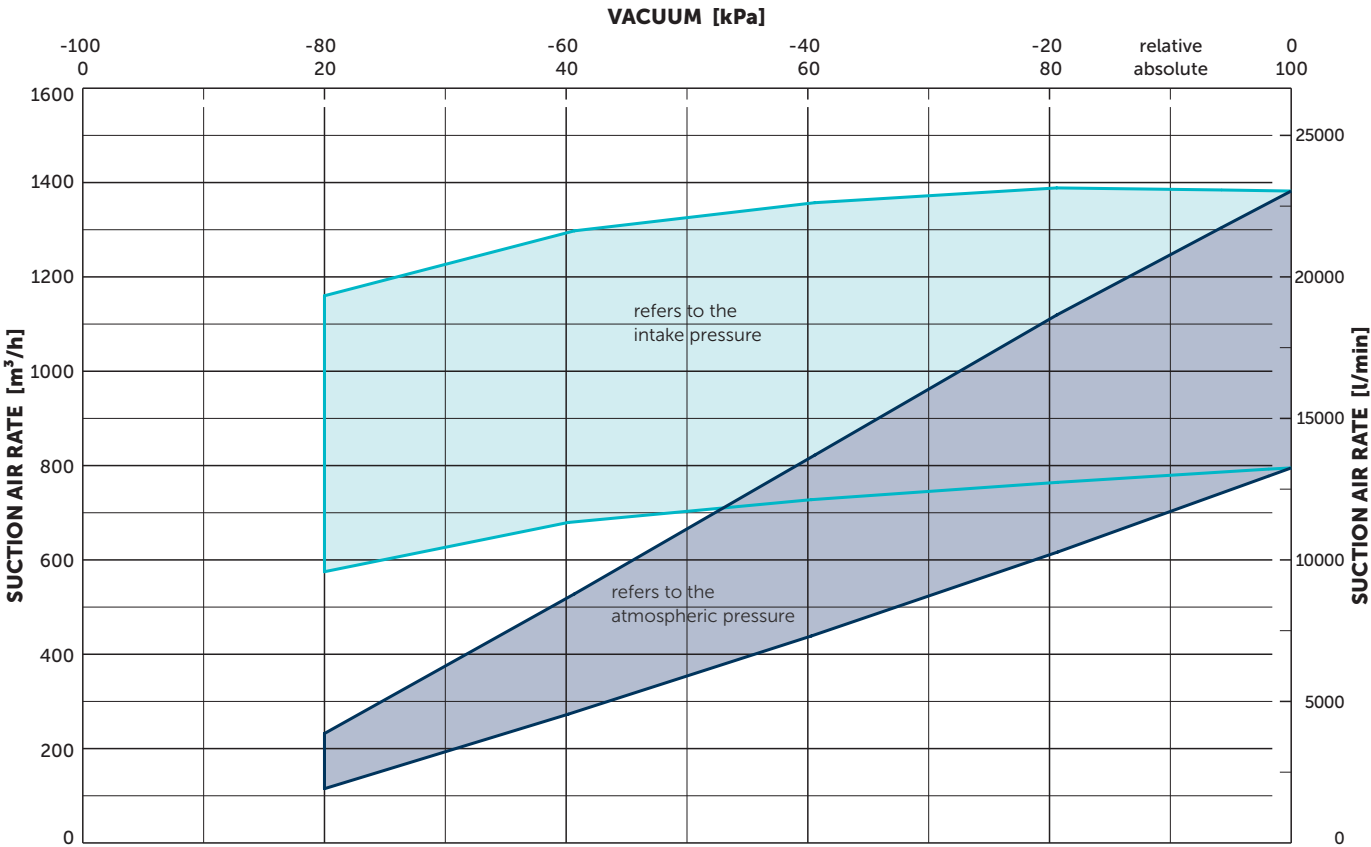

DATA SHEET

VADS 1500+

SCREW VACUUM PUMPS

contact-free and oil-free compression, air-cooled and direct drive with VARIAIR frequency inverter and VARIAIR Controller+

MAKE IT BECKER.

VARIAIR
DIRECT SCREW

 **BECKER**

Reference data (atmosphere): 1000 mbar (100 kPa), 20°C (68°F)
Tolerance: ±5%

MAKE IT BECKER.