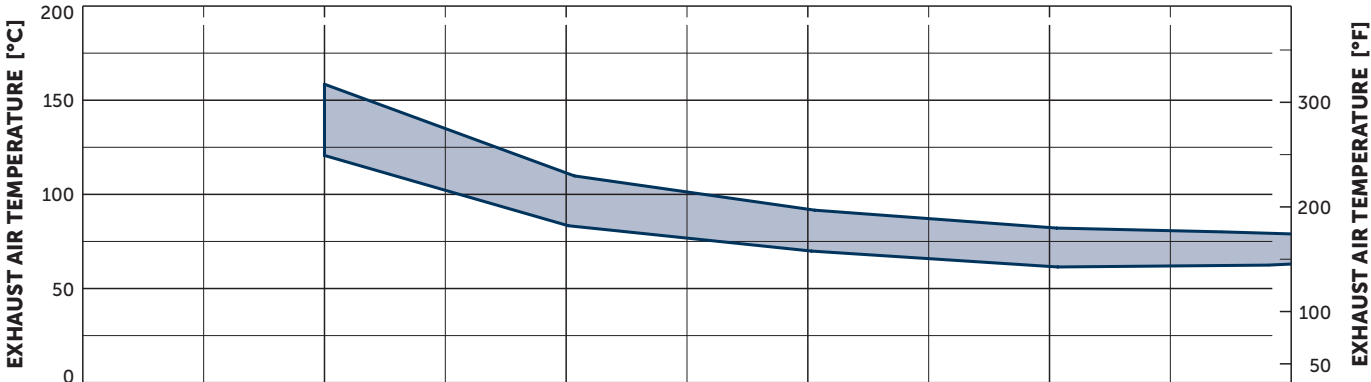

DATA SHEET

VADS 1500+

SCREW VACUUM PUMPS

contact-free and oil-free compression, air-cooled and direct drive with VARIAIR frequency inverter and VARIAIR Controller+

MAKE IT BECKER.

VARIAIR
DIRECT SCREW

 **BECKER**

Reference data (atmosphere): 1000 mbar (100 kPa), 20°C (68°F)
Tolerance: ±5%

MAKE IT BECKER.